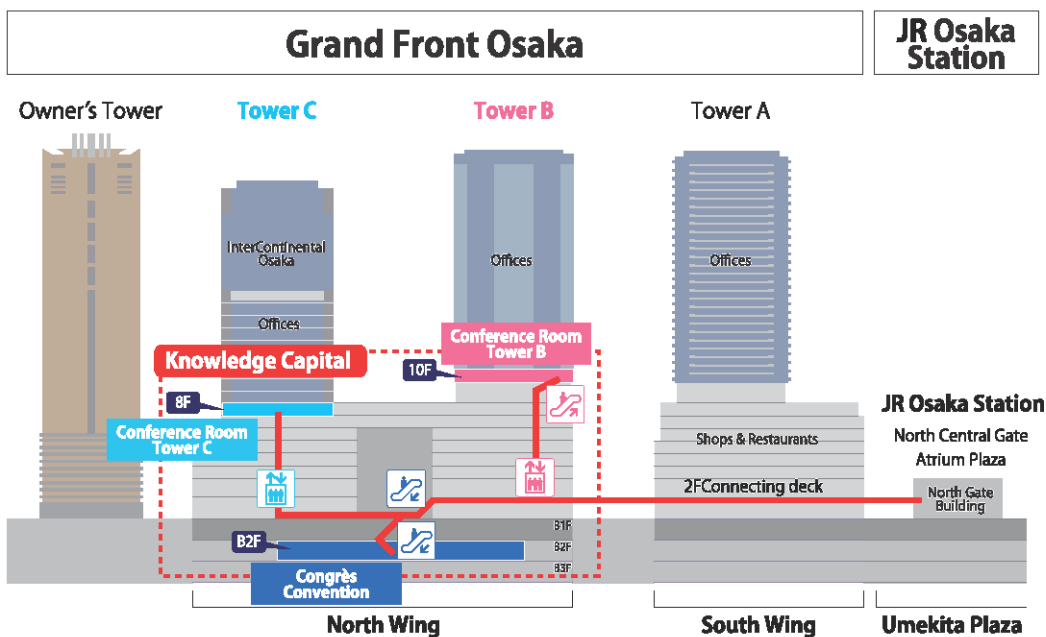

# Access to Knowledge Capital from JR Osaka Station

From JR Osaka Station North Central Gate (2nd floor connecting deck), proceed to the 2nd floor of the South Wing in Grand Front Osaka. Walk through the 2nd floor of the South Wing and take the connecting deck to the 2nd floor of the North Wing.

● Access to Knowledge Capital Congrès Convention Center

● Access to Knowledge Capital Conference Room Tower B

● Access to Knowledge Capital Conference Room Tower C