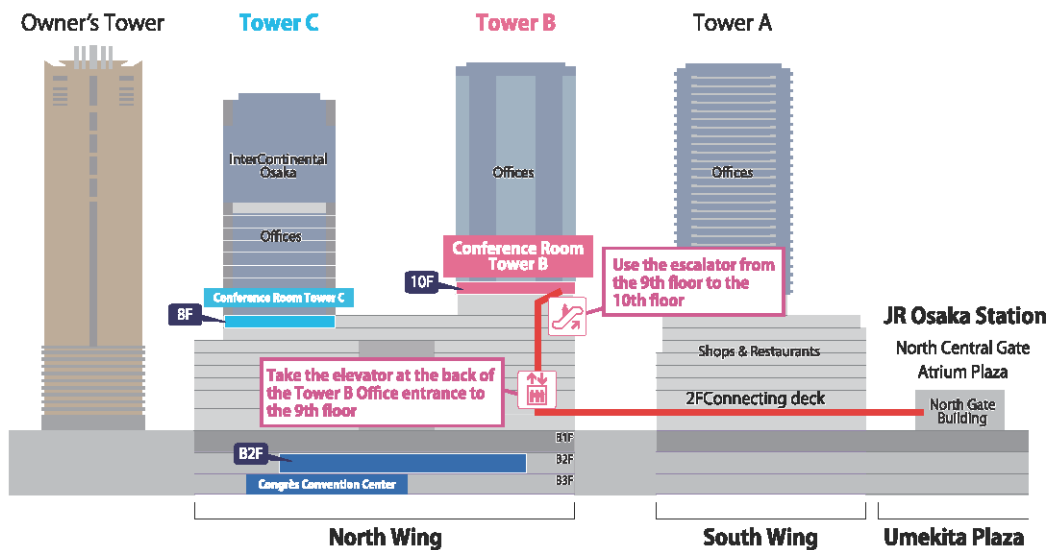

# Access to Knowledge Capital from JR Osaka Station

From JR Osaka Station North Central Gate (2nd floor connecting deck), proceed to the 2nd floor of the South Wing in Grand Front Osaka. Walk through the 2nd floor of the South Wing and take the connecting deck to the 2nd floor of the North Wing.

● Access to Knowledge Capital Congrès Convention Center

● Access to Knowledge Capital Conference Room Tower B

● Access to Knowledge Capital Conference Room Tower C