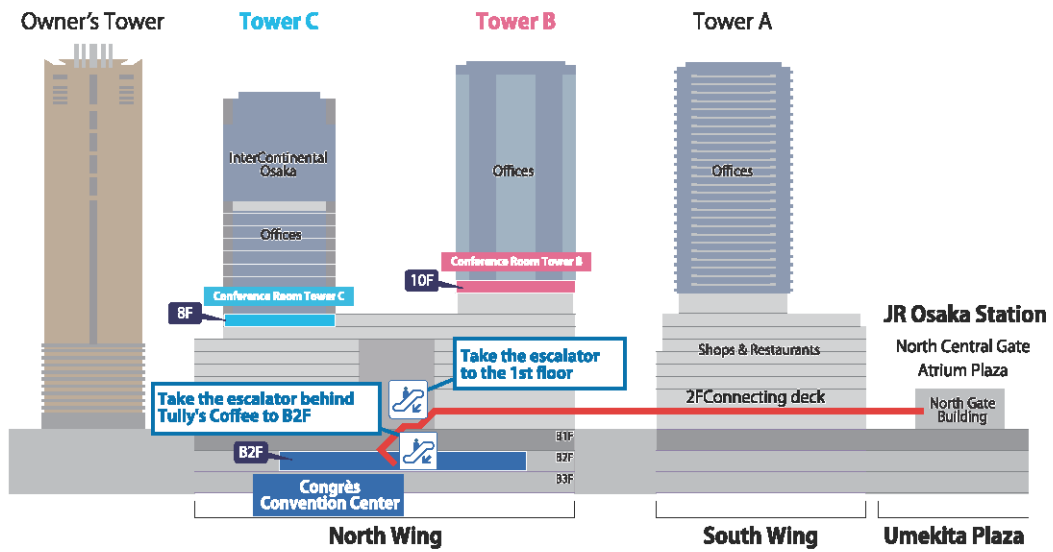

# Access to Knowledge Capital from JR Osaka Station

From JR Osaka Station North Central Gate (2nd floor connecting deck), proceed to the 2nd floor of the South Wing in Grand Front Osaka. Walk through the 2nd floor of the South Wing and take the connecting deck to the 2nd floor of the North Wing.

● Access to Knowledge Capital Congrès Convention Center

● Access to Knowledge Capital Conference Room Tower B

● Access to Knowledge Capital Conference Room Tower C