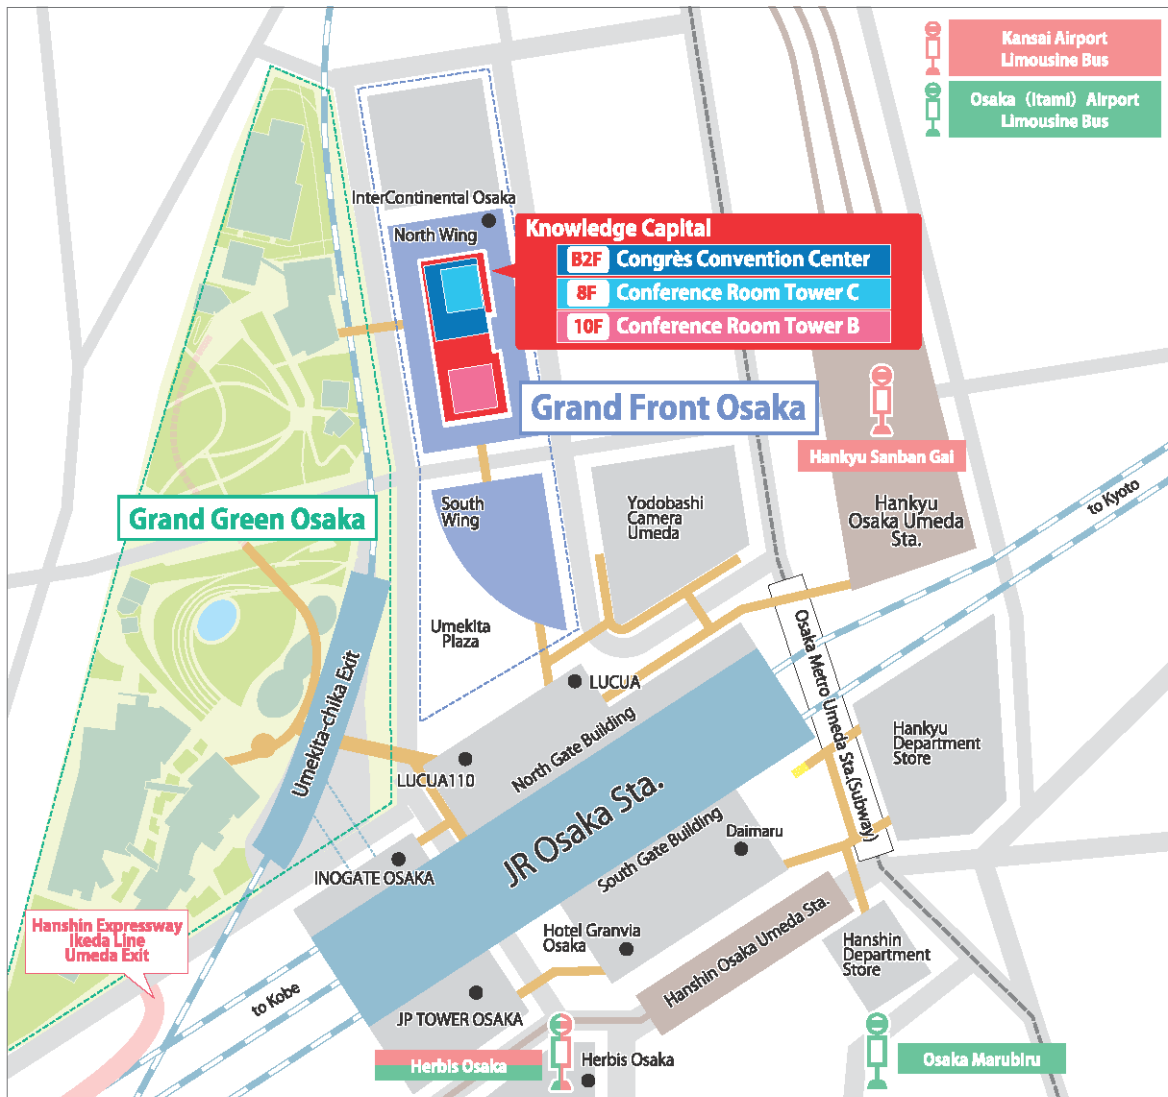

# Access to Knowledge Capital from JR Osaka Station

From JR Osaka Station North Central Gate (2nd floor connecting deck), proceed to the 2nd floor of the South Wing in Grand Front Osaka. Walk through the 2nd floor of the South Wing and take the connecting deck to the 2nd floor of the North Wing.

● Access to Knowledge Capital Congrès Convention Center

● Access to Knowledge Capital Conference Room Tower B

● Access to Knowledge Capital Conference Room Tower C